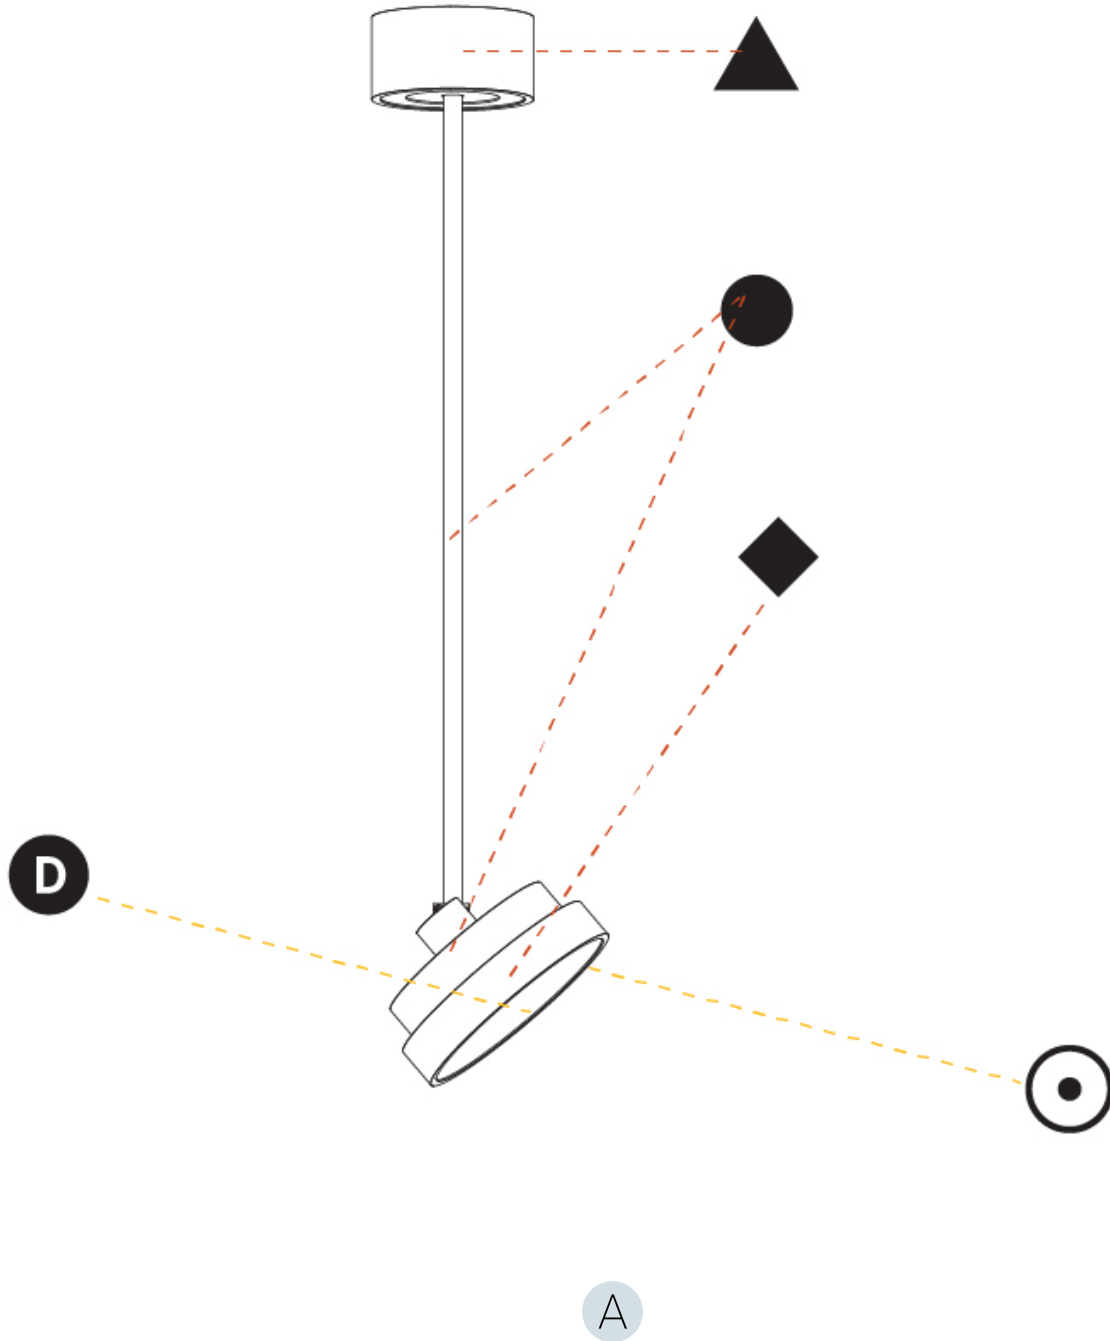

SIGN DIVA FLEX SUSPENSION

A30851-

PROJECT
TYPE
SPECIFIER
QUANTITY
DATE