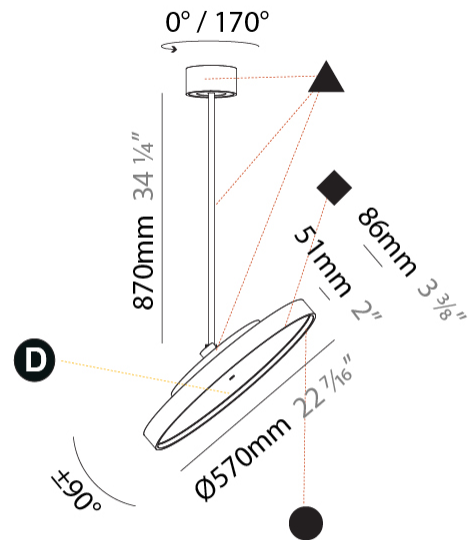

GENERAL

Series: Sign Diva Flex
Subseries: Sign Diva Flex Korona
Brand: Prolicht
Division: Architectural
Mounting Type: Suspension
Mounting Location: Ceiling
Subcategory: Pendant

PHYSICAL

Shape: Round
Diameter (mm): 570
Diameter (in): 22 7/16
Height (mm): 870
Height (in): 34 1/4
Light Distribution: Adjustable / Direct
Weight (kg): 5
Weight (lbs): 11
Diffuser: PMMA - Opal / Micro-Prism / Sparkling Secret / Vintage Industrial
Fixture Finish: SSR / BKV / CWI / CRY / HAB / LAG / UFT / ITA / RUA / RUR / MIC / FTG / MYG / TWT / LOD / PUS / FRO / FUP / KIA / POP / BLS / SPG / MEY / GOH / GUM / CHC / COM / ABZ / JAG / OBR / MOS / ROR
Fixture Material: Extruded Aluminum / Steel

ELECTRICAL

Lamp Type: LED (Zhaga Standard)
Input Wattage (W): 58.3
Total Output Wattage (W): 46.9
Dimming: Tri-Mode (Non-Dimming and Phase Dimming (120Vac only) and 0-10V Dimming)
Driver Included: Yes
Driver Location: Integrated
Driver Type: Constant Current - Universal
Driver Class: Class 2
Input Voltage (V): 120 - 277
Constant Current (MA): 350

LED

Color Temperature (°K): 2700 / 3000 / 3500 / 4000
Max. Delivered Lumen (lm): 4978 / 5337 / 5384 / 5494
Nominal Lumen (lm): 6199 / 6646 / 6705 / 6842
CRI: >90 CRI
Lamp Life (hrs): 50000

OPTICAL

Adjustability: Rotational 170°; Tilt 90°

RATINGS AND CERTIFICATIONS

Certified By: Certified for North American Standards
IP rating: IP20