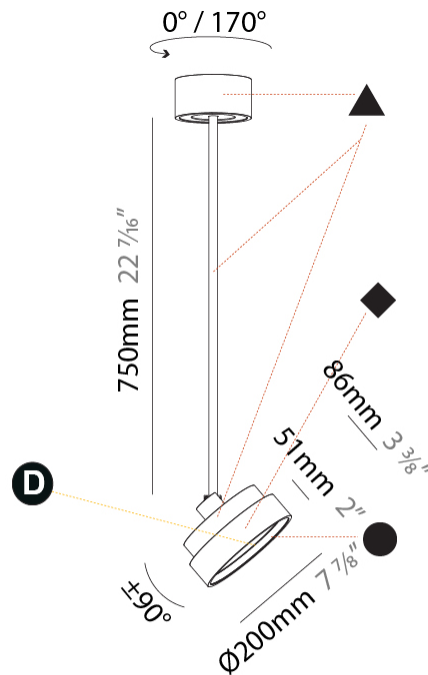

GENERAL

Series: Sign Diva Flex
Subseries: Sign Diva Flex Korona
Brand: Prolicht
Division: Architectural
Mounting Type: Suspension
Mounting Location: Ceiling
Subcategory: Pendant

PHYSICAL

Shape: Round
Diameter (mm): 200
Diameter (in): 7 7/8
Height (mm): 870
Height (in): 34 1/4
Light Distribution: Adjustable / Direct
Weight (kg): 2.007
Weight (lbs): 4.42
Diffuser: PMMA - Opal / Micro-Prism / Sparkling Secret / Vintage Industrial
Fixture Finish: SSR / BKV / CWI / CRY / HAB / LAG / UFT / ITA / RUA / RUR / MIC / FTG / MYG / TWT / LOD / PUS / FRO / FUP / KIA / POP / BLS / SPG / MEY / GOH / GUM / CHC / COM / ABZ / JAG / OBR / MOS / ROR
Fixture Material: Extruded Aluminum / Steel

ELECTRICAL

Lamp Type: LED (Zhaga Standard)
Input Wattage (W): 12.1
Total Output Wattage (W): 11
Dimming: Tri-Mode (Non-Dimming and Phase Dimming (120Vac only) and 0-10V Dimming)
Driver Included: Yes
Driver Location: Integrated
Driver Type: Constant Current - Universal
Driver Class: Class 2
Input Voltage (V): 120 - 277
Constant Current (MA): 350

LED

Color Temperature (°K): 2700 / 3000 / 3500 / 4000
Max. Delivered Lumen (lm): 836 / 895 / 903 / 921
Nominal Lumen (lm): 1280 / 1370 / 1382 / 1410
CRI: >90 CRI
Lamp Life (hrs): 50000

OPTICAL

Adjustability: Rotational 170°; Tilt 90°

RATINGS AND CERTIFICATIONS

Certified By: Certified for North American Standards
IP rating: IP20