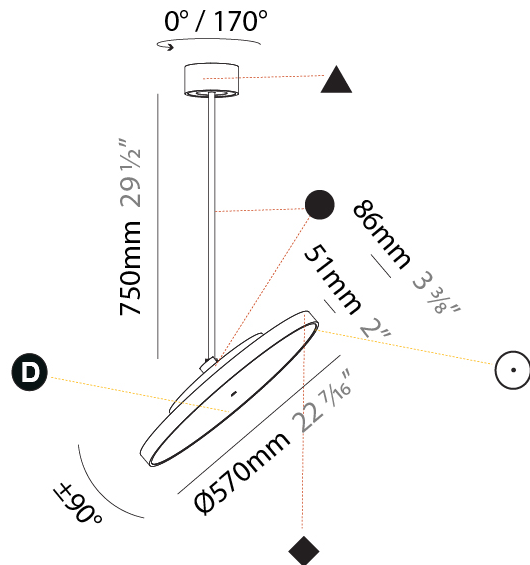

GENERAL

Series: Sign Diva Flex
Subseries: Sign Diva Flex
Brand: Prolicht
Division: Architectural
Mounting Type: Suspension
Mounting Location: Ceiling
Subcategory: Pendant

PHYSICAL

Shape: Round
Diameter (mm): 570
Diameter (in): 22 7/16
Height (mm): 870
Height (in): 34 1/4
Light Distribution: Adjustable / Direct
Weight (kg): 2.007
Weight (lbs): 4.42
Diffuser: PMMA - Opal / Micro-Prism / Sparkling Secret / Vintage Industrial
Fixture Finish: SSR / BKV / CWI / CRY / HAB / LAG / UFT / ITA / RUA / RUR / MIC / FTG / MYG / TWT / LOD / PUS / FRO / FUP / KIA / POP / BLS / SPG / MEY / GOH / GUM / CHC / COM / ABZ / JAG / OBR / MOS / ROR
Fixture Material: Extruded Aluminum / Steel

ELECTRICAL

Lamp Type: LED (Zhaga Standard)
Input Wattage (W): 58.3
Total Output Wattage (W): 46.9
Dimming: Tri-Mode (Non-Dimming and Phase Dimming (120Vac only) and 0-10V Dimming)
Driver Included: Yes
Driver Location: Integrated
Driver Type: Constant Current - Universal
Driver Class: Class 2
Input Voltage (V): 120 - 277
Constant Current (MA): 350

LED

Color Temperature (°K): 2700 / 3000 / 3500 / 4000
Max. Delivered Lumen (lm): 4439 / 4759 / 4801 / 4899
Nominal Lumen (lm): 6199 / 6646 / 6705 / 6842
CRI: >90 CRI
Lamp Life (hrs): 50000

OPTICAL

Adjustability: Rotational 170°; Tilt 90°

RATINGS AND CERTIFICATIONS

Certified By: Certified for North American Standards
IP rating: IP20