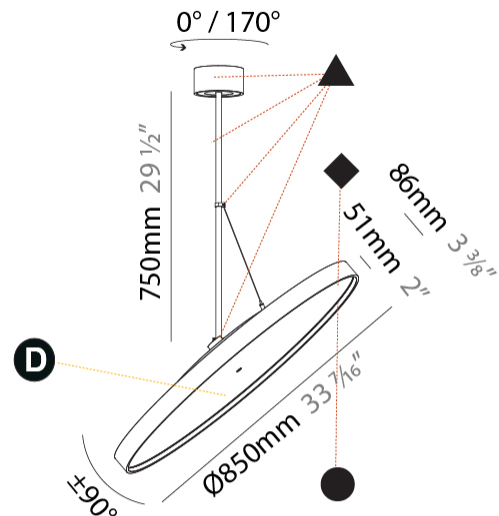

Adjustability: Rotational 170°; Tilt 90°

RATINGS AND CERTIFICATIONS

Certified By: Certified for North American Standards
 IP rating: IP20

SIGN DIVA FLEX KORONA SUSPENSION

A30867-

PROJECT	_____
TYPE	_____
SPECIFIER	_____
QUANTITY	_____
DATE	_____