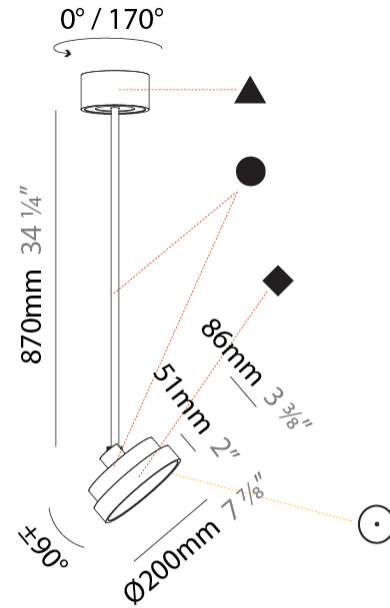

GENERAL

Series: Sign Diva Flex
Subseries: Sign Diva Flex
Brand: Prolicht
Division: Architectural
Mounting Type: Suspension
Mounting Location: Ceiling
Subcategory: Pendant

PHYSICAL

Shape: Round
Diameter (mm): 200
Diameter (in): 7 7/8
Height (mm): 870
Depth (mm): 86
Height (in): 34 1/4
Depth (in): 3 3/8
Light Distribution: Adjustable / Direct
Weight (kg): 2.007
Weight (lbs): 4.42
Diffuser: PMMA - Opal / Micro-Prism / Sparkling Secret / Vintage Industrial
Fixture Finish: SSR / BKV / CWI / CRY / HAB / LAG / UFT / ITA / RUA / RUR / MIC / FTG / MYG / TWT / LOD / PUS / FRO / FUP / KIA / POP / BLS / SPG / MEY / GOH / GUM / CHC / COM / ABZ / JAG / OBR / MOS / ROR
Fixture Material: Extruded Aluminum / Steel

ELECTRICAL

Lamp Type: LED (Zhaga Standard)
Input Wattage (W): 12.1
Total Output Wattage (W): 11
Dimming: Tri-Mode (Non-Dimming and Phase Dimming (120Vac only) and 0-10V Dimming)
Driver Included: Yes
Driver Location: Integrated
Driver Type: Constant Current - Universal
Driver Class: Class 2
Input Voltage (V): 120 - 277
Constant Current (MA): 350

LED

Color Temperature (*K): 2700 / 3000 / 3500 / 4000
Max. Delivered Lumen (lm): 836 / 895 / 902 / 921
Nominal Lumen (lm): 1280 / 1370 / 1382 / 1410
CRI: >90 CRI
Lamp Life (hrs): 50000

OPTICAL

Adjustability: Rotational 170°; Tilt 90°

RATINGS AND CERTIFICATIONS

Certified By: Certified for North American Standards
IP rating: IP20