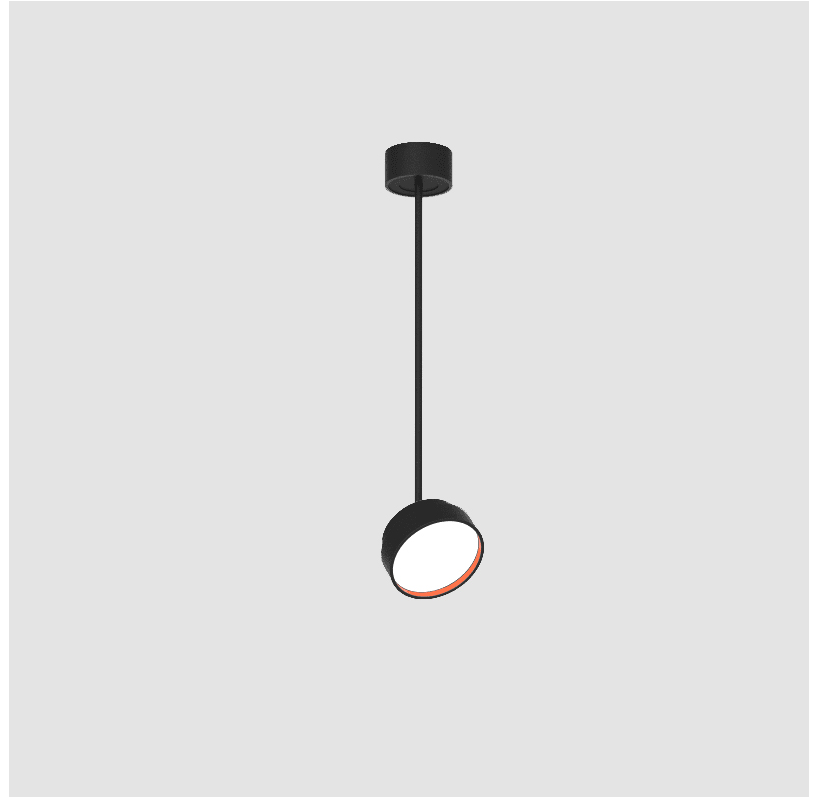

GENERAL

Series: Sign Diva Flex
Subseries: Sign Diva Flex Korona
Brand: Prolicht
Division: Architectural
Mounting Type: Suspension
Mounting Location: Ceiling
Subcategory: Pendant

PHYSICAL

Shape: Round
Diameter (mm): 200
Diameter (in): 7 7/8
Height (mm): 870
Height (in): 34 1/4
Light Distribution: Adjustable / Direct
Weight (kg): 2.007
Weight (lbs): 4.42
Diffuser: PMMA - Opal / Micro-Prism / Sparkling Secret / Vintage Industrial
Fixture Finish: SSR / BKV / CWI / CRY / HAB / LAG / UFT / ITA / RUA / RUR / MIC / FTG / MYG / TWT / LOD / PUS / FRO / FUP / KIA / POP / BLS / SPG / MEY / GOH / GUM / CHC / COM / ABZ / JAG / OBR / MOS / ROR
Fixture Material: Extruded Aluminum / Steel

ELECTRICAL

Lamp Type: LED (Zhaga Standard)
Input Wattage (W): 12.1
Total Output Wattage (W): 11
Dimming: Tri-Mode (Non-Dimming and Phase Dimming (120Vac only) and 0-10V Dimming)
Driver Included: Yes
Driver Location: Integrated
Driver Type: Constant Current - Universal
Driver Class: Class 2
Input Voltage (V): 120 - 277
Constant Current (MA): 350

LED

Color Temperature (°K): 2700 / 3000 / 3500 / 4000
Max. Delivered Lumen (lm): 836 / 895 / 903 / 921
Nominal Lumen (lm): 1280 / 1370 / 1382 / 1410
CRI: >90 CRI
Lamp Life (hrs): 50000

OPTICAL

Adjustability: Rotational 170°; Tilt 90°

RATINGS AND CERTIFICATIONS

Certified By: Certified for North American Standards
IP rating: IP20