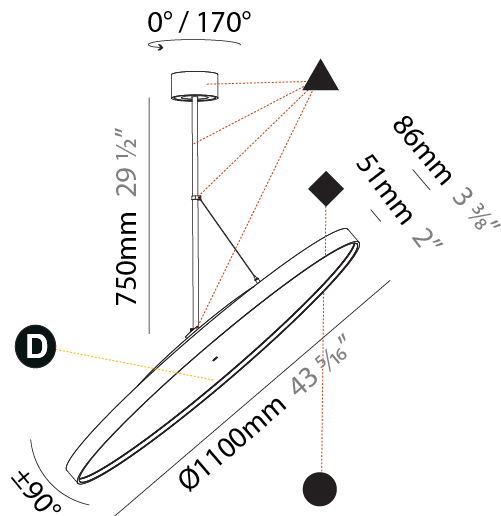

GENERAL

Series: Sign Diva Flex
Subseries: Sign Diva Flex Korona
Brand: Prolicht
Division: Architectural
Mounting Type: Suspension
Mounting Location: Ceiling
Subcategory: Pendant

PHYSICAL

Diameter (mm): 1100
Diameter (in): 43 ⁵/₁₆
Height (mm): 870
Height (in): 34 ¹/₄
Light Distribution: Adjustable / Direct
Weight (kg): 15.3
Weight (lbs): 33.66
Diffuser: PMMA - Opal / Micro-Prism / Sparkling Secret / Vintage Industrial
Fixture Finish: SSR / BKV / CWI / CRY / HAB / LAG / UFT / ITA / RUA / RUR / MIC / FTG / MYG / TWT / LOD / PUS / FRO / FUP / KIA / POP / BLS / SPG / MEY / GOH / GUM / CHC / COM / ABZ / JAG / OBR / MOS / ROR
Fixture Material: Extruded Aluminum / Steel

ELECTRICAL

Lamp Type: LED (Zhaga Standard)
Input Wattage (W): 145
Total Output Wattage (W): 135
Dimming: Tri-Mode (Non-Dimming and Phase Dimming (120Vac only) and 0-10V Dimming)
Driver Included: Yes
Driver Location: Integrated
Driver Type: Constant Current - Universal
Driver Class: Class 2
Input Voltage (V): 120 - 277
Constant Current (MA): 600

LED

Color Temperature (°K): 2700 / 3000 / 3500 / 4000
Max. Delivered Lumen (lm): 16002 / 17172 / 19937 / 20344
Nominal Lumen (lm): 18992 / 20305 / 23575 / 24056
CRI: >90 CRI
Lamp Life (hrs): 50000

OPTICAL

Adjustability: Rotational 170°; Tilt 90°

RATINGS AND CERTIFICATIONS

Certified By: Certified for North American Standards
IP rating: IP20