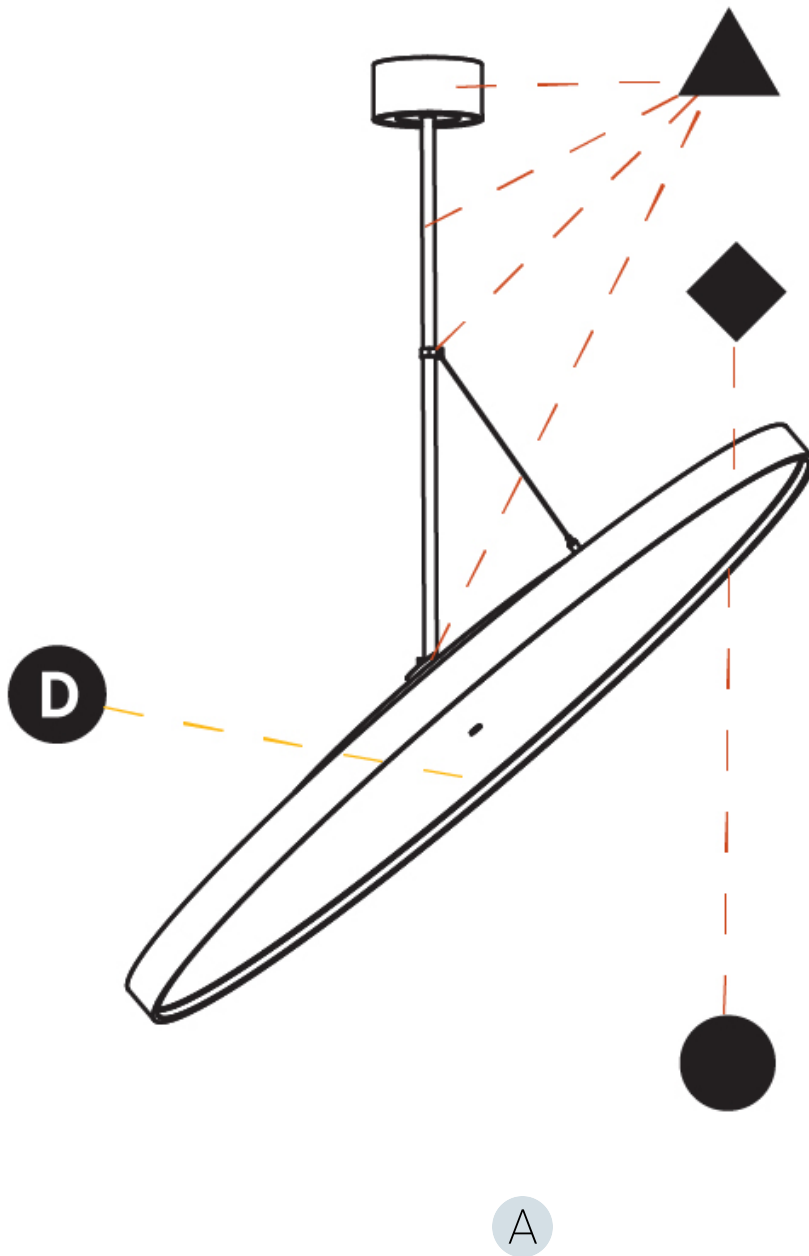

SIGN DIVA FLEX KORONA SUSPENSION

A30869-

PROJECT _____

TYPE _____

SPECIFIER _____

QUANTITY _____

DATE _____