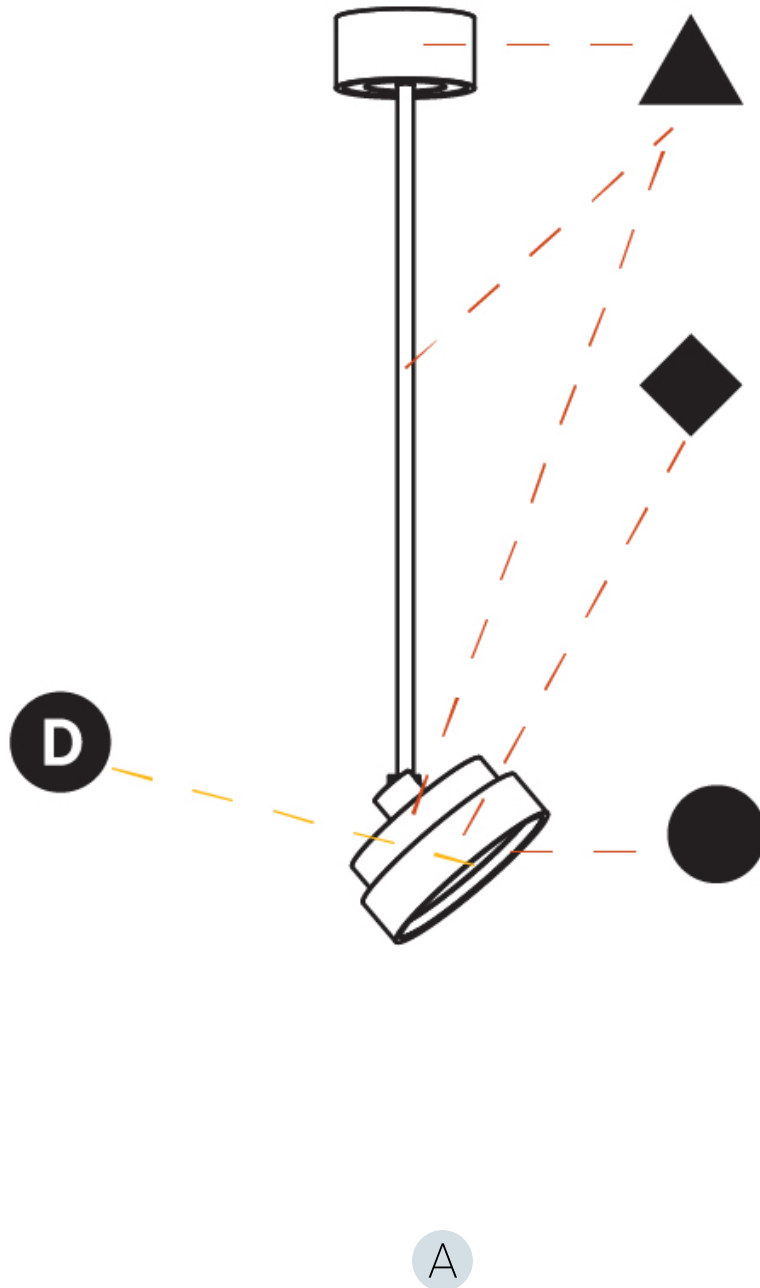

SIGN DIVA FLEX KORONA SUSPENSION

A30861-

PROJECT	_____
TYPE	_____
SPECIFIER	_____
QUANTITY	_____
DATE	_____