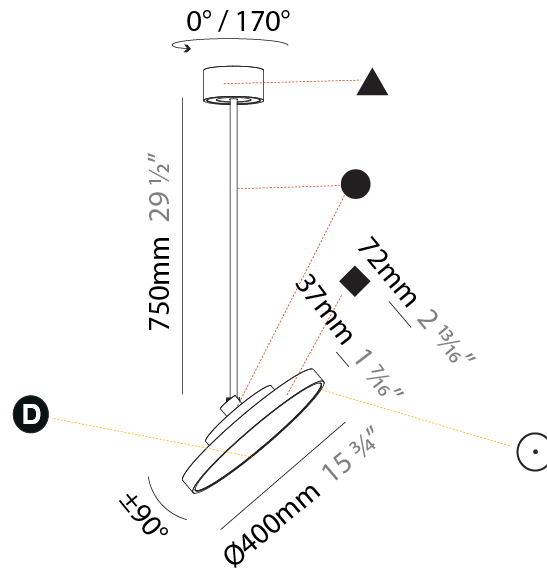

GENERAL

Series: Sign Diva Flex
Subseries: Sign Diva Flex
Brand: Prolicht
Division: Architectural
Mounting Type: Suspension
Mounting Location: Ceiling
Subcategory: Pendant

PHYSICAL

Shape: Round
Diameter (mm): 400
Diameter (in): 15 3/4
Height (mm): 870
Height (in): 34 1/4
Light Distribution: Adjustable / Direct
Weight (kg): 2.007
Weight (lbs): 4.42
Diffuser: PMMA - Opal / Micro-Prism / Sparkling Secret / Vintage Industrial
Fixture Finish: SSR / BKV / CWI / CRY / HAB / LAG / UFT / ITA / RUA / RUR / MIC / FTG / MYG / TWT / LOD / PUS / FRO / FUP / KIA / POP / BLS / SPG / MEY / GOH / GUM / CHC / COM / ABZ / JAG / OBR / MOS / ROR
Fixture Material: Extruded Aluminum / Steel

ELECTRICAL

Lamp Type: LED (Zhaga Standard)
Input Wattage (W): 19.8
Total Output Wattage (W): 18
Dimming: Tri-Mode (Non-Dimming and Phase Dimming (120Vac only) and 0-10V Dimming)
Driver Included: Yes
Driver Location: Integrated
Driver Type: Constant Current - Universal
Driver Class: Class 2
Input Voltage (V): 120 - 277
Constant Current (MA): 500

LED

Color Temperature (°K): 2700 / 3000 / 3500 / 4000
Max. Delivered Lumen (lm): 1807 / 1943 / 1951 / 1991
Nominal Lumen (lm): 2250 / 2420 / 2430 / 2480
CRI: >90 CRI
Lamp Life (hrs): 50000

OPTICAL

Adjustability: Rotational 170°, Tilt 90°

RATINGS AND CERTIFICATIONS

Certified By: Certified for North American Standards
IP rating: IP20