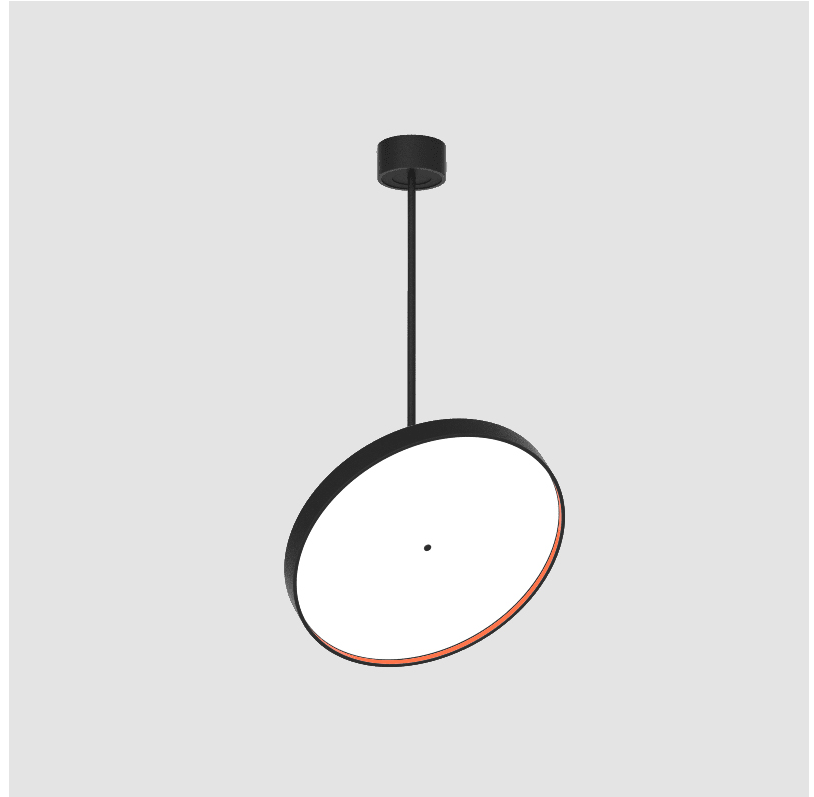

GENERAL

Series: Sign Diva Flex
Subseries: Sign Diva Flex Korona
Brand: Prolicht
Division: Architectural
Mounting Type: Suspension
Mounting Location: Ceiling
Subcategory: Pendant

PHYSICAL

Shape: Round
Diameter (mm): 570
Diameter (in): 22 7/16
Height (mm): 870
Height (in): 34 1/4
Light Distribution: Adjustable / Direct
Weight (kg): 5
Weight (lbs): 11
Diffuser: PMMA - Opal / Micro-Prism / Sparkling Secret / Vintage Industrial
Fixture Finish: SSR / BKV / CWI / CRY / HAB / LAG / UFT / ITA / RUA / RUR / MIC / FTG / MYG / TWT / LOD / PUS / FRO / FUP / KIA / POP / BLS / SPG / MEY / GOH / GUM / CHC / COM / ABZ / JAG / OBR / MOS / ROR
Fixture Material: Extruded Aluminum / Steel

ELECTRICAL

Lamp Type: LED (Zhaga Standard)
Input Wattage (W): 58.3
Total Output Wattage (W): 46.9
Dimming: Tri-Mode (Non-Dimming and Phase Dimming (120Vac only) and 0-10V Dimming)
Driver Included: Yes
Driver Location: Integrated
Driver Type: Constant Current - Universal
Driver Class: Class 2
Input Voltage (V): 120 - 277
Constant Current (MA): 350

LED

Color Temperature (°K): 2700 / 3000 / 3500 / 4000
Max. Delivered Lumen (lm): 4978 / 5337 / 5384 / 5494
Nominal Lumen (lm): 6199 / 6646 / 6705 / 6842
CRI: >90 CRI
Lamp Life (hrs): 50000

OPTICAL

Adjustability: Rotational 170°; Tilt 90°

RATINGS AND CERTIFICATIONS

Certified By: Certified for North American Standards
IP rating: IP20