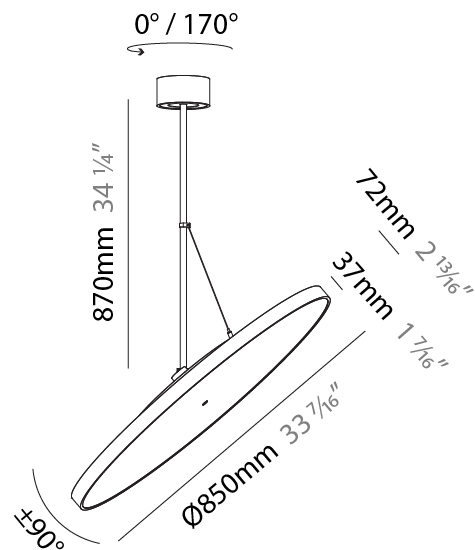

GENERAL

Series: Sign Diva Flex
Subseries: Sign Diva Flex
Brand: Prolicht
Division: Architectural
Mounting Type: Suspension
Mounting Location: Ceiling
Subcategory: Pendant

PHYSICAL

Diameter (mm): 1100
Diameter (in): 43 ⁵/₁₆
Height (mm): 870
Height (in): 34 ¹/₄
Light Distribution: Adjustable / Direct
Weight (kg): 9
Weight (lbs): 11.2
Diffuser: PMMA - Opal / Micro-Prism / Sparkling Secret / Vintage Industrial
Fixture Finish: SSR / BKV / CWI / CRY / HAB / LAG / UFT / ITA / RUA / RUR / MIC / FTG / MYG / TWT / LOD / PUS / FRO / FUP / KIA / POP / BLS / SPG / MEY / GOH / GUM / CHC / COM / ABZ / JAG / OBR / MOS / ROR
Fixture Material: Extruded Aluminum / Steel

ELECTRICAL

Lamp Type: LED (Zhaga Standard)
Input Wattage (W): 169.4
Total Output Wattage (W): 135
Dimming: Tri-Mode (Non-Dimming and Phase Dimming (120Vac only) and 0-10V Dimming)
Driver Included: Yes
Driver Location: Integrated
Driver Type: Constant Current - Universal
Driver Class: Class 2
Input Voltage (V): 120 - 277
Constant Current (MA): 600

LED

Color Temperature (°K): 2700 / 3000 / 3500 / 4000
Max. Delivered Lumen (lm): 16002 / 17172 / 19937 / 20344
Nominal Lumen (lm): 18992 / 20305 / 23575 / 24056
CRI: >90 CRI
Lamp Life (hrs): 50000

OPTICAL

Adjustability: Rotational 170°; Tilt 90°

RATINGS AND CERTIFICATIONS

Certified By: Certified for North American Standards
IP rating: IP20