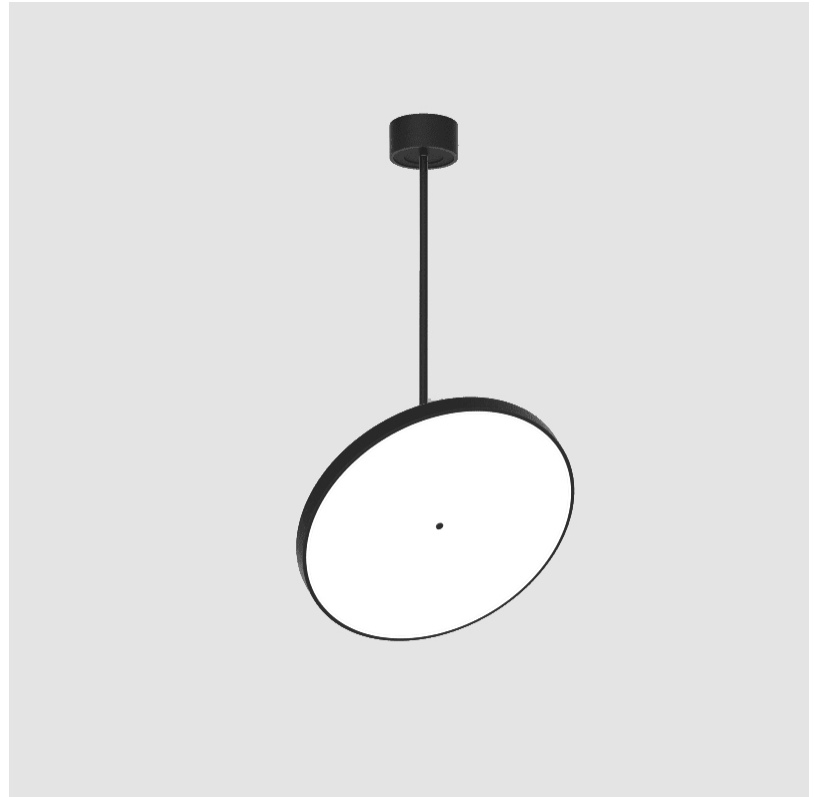

GENERAL

Series: Sign Diva Flex
Subseries: Sign Diva Flex
Brand: Prolicht
Division: Architectural
Mounting Type: Suspension
Mounting Location: Ceiling
Subcategory: Pendant

PHYSICAL

Shape: Round
Diameter (mm): 570
Diameter (in): 22 7/16
Height (mm): 870
Height (in): 34 1/4
Light Distribution: Adjustable / Direct
Weight (kg): 2.007
Weight (lbs): 4.42
Diffuser: PMMA - Opal / Micro-Prism / Sparkling Secret / Vintage Industrial
Fixture Finish: SSR / BKV / CWI / CRY / HAB / LAG / UFT / ITA / RUA / RUR / MIC / FTG / MYG / TWT / LOD / PUS / FRO / FUP / KIA / POP / BLS / SPG / MEY / GOH / GUM / CHC / COM / ABZ / JAG / OBR / MOS / ROR
Fixture Material: Extruded Aluminum / Steel

ELECTRICAL

Lamp Type: LED (Zhaga Standard)
Input Wattage (W): 58.3
Total Output Wattage (W): 46.9
Dimming: Tri-Mode (Non-Dimming and Phase Dimming (120Vac only) and 0-10V Dimming)
Driver Included: Yes
Driver Location: Integrated
Driver Type: Constant Current - Universal
Driver Class: Class 2
Input Voltage (V): 120 - 277
Constant Current (MA): 350

LED

Color Temperature (°K): 2700 / 3000 / 3500 / 4000
Max. Delivered Lumen (lm): 4439 / 4759 / 4801 / 4899
Nominal Lumen (lm): 6199 / 6646 / 6705 / 6842
CRI: >90 CRI
Lamp Life (hrs): 50000

OPTICAL

Adjustability: Rotational 170°; Tilt 90°

RATINGS AND CERTIFICATIONS

Certified By: Certified for North American Standards
IP rating: IP20