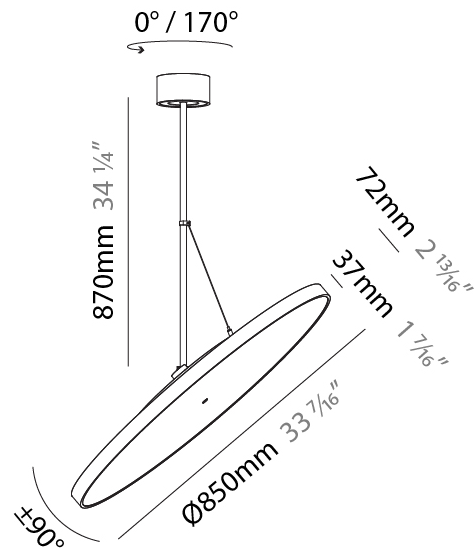

GENERAL

Series: Sign Diva Flex
Subseries: Sign Diva Flex
Brand: Prolicht
Division: Architectural
Mounting Type: Suspension
Mounting Location: Ceiling
Subcategory: Pendant

PHYSICAL

Diameter (mm): 850
Diameter (in): 33 7/16
Height (mm): 870
Height (in): 34 1/4
Light Distribution: Adjustable / Direct
Weight (kg): 9
Weight (lbs): 19.8
Diffuser: PMMA - Opal / Micro-Prism / Sparkling Secret / Vintage Industrial
Fixture Finish: SSR / BKV / CWI / CRY / HAB / LAG / UFT / ITA / RUA / RUR / MIC / FTG / MYG / TWT / LOD / PUS / FRO / FUP / KIA / POP / BLS / SPG / MEY / GOH / GUM / CHC / COM / ABZ / JAG / OBR / MOS / ROR
Fixture Material: Extruded Aluminum / Steel

ELECTRICAL

Lamp Type: LED (Zhaga Standard)
Input Wattage (W): 96.8
Total Output Wattage (W): 76.8
Dimming: Tri-Mode (Non-Dimming and Phase Dimming (120Vac only) and 0-10V Dimming)
Driver Included: Yes
Driver Location: Integrated
Driver Type: Constant Current - Universal
Driver Class: Class 2
Input Voltage (V): 120 - 277
Constant Current (MA): 600

LED

Color Temperature (°K): 2700 / 3000 / 3500 / 4000
Max. Delivered Lumen (lm): 9094 / 9806 / 11385 / 11617
Nominal Lumen (lm): 10753 / 11596 / 13461 / 13736
CRI: >90 CRI
Lamp Life (hrs): 50000

OPTICAL

RATINGS AND CERTIFICATIONS

Certified By: Certified for North American Standards
IP rating: IP20