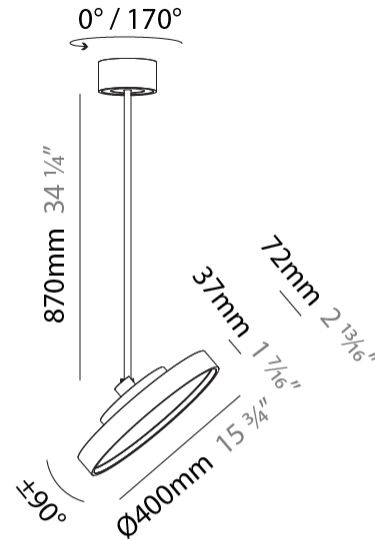

GENERAL

Series: Sign Diva Flex
Subseries: Sign Diva Flex Korona
Brand: Prolicht
Division: Architectural
Mounting Type: Suspension
Mounting Location: Ceiling
Subcategory: Pendant

PHYSICAL

Shape: Round
Diameter (mm): 400
Diameter (in): 15 3/4
Height (mm): 870
Height (in): 34 1/4
Light Distribution: Adjustable / Direct
Weight (kg): 3.5
Weight (lbs): 7.7
Diffuser: PMMA - Opal / Micro-Prism / Sparkling Secret / Vintage Industrial
Fixture Finish: SSR / BKV / CWI / CRY / HAB / LAG / UFT / ITA / RUA / RUR / MIC / FTG / MYG / TWT / LOD / PUS / FRO / FUP / KIA / POP / BLS / SPG / MEY / GOH / GUM / CHC / COM / ABZ / JAG / OBR / MOS / ROR
Fixture Material: Extruded Aluminum / Steel

ELECTRICAL

Lamp Type: LED (Zhaga Standard)
Input Wattage (W): 19.8
Total Output Wattage (W): 18
Dimming: Tri-Mode (Non-Dimming and Phase Dimming (120Vac only) and 0-10V Dimming)
Driver Included: Yes
Driver Location: Integrated
Driver Type: Constant Current - Universal
Driver Class: Class 2
Input Voltage (V): 120 - 277
Constant Current (MA): 500

LED

Color Temperature (°K): 2700 / 3000 / 3500 / 4000
Max. Delivered Lumen (lm): 1807 / 1943 / 1951 / 1991
Nominal Lumen (lm): 2250 / 2420 / 2430 / 2480
CRI: >90 CRI
Lamp Life (hrs): 50000

OPTICAL

RATINGS AND CERTIFICATIONS

Certified By: Certified for North American Standards
IP rating: IP20