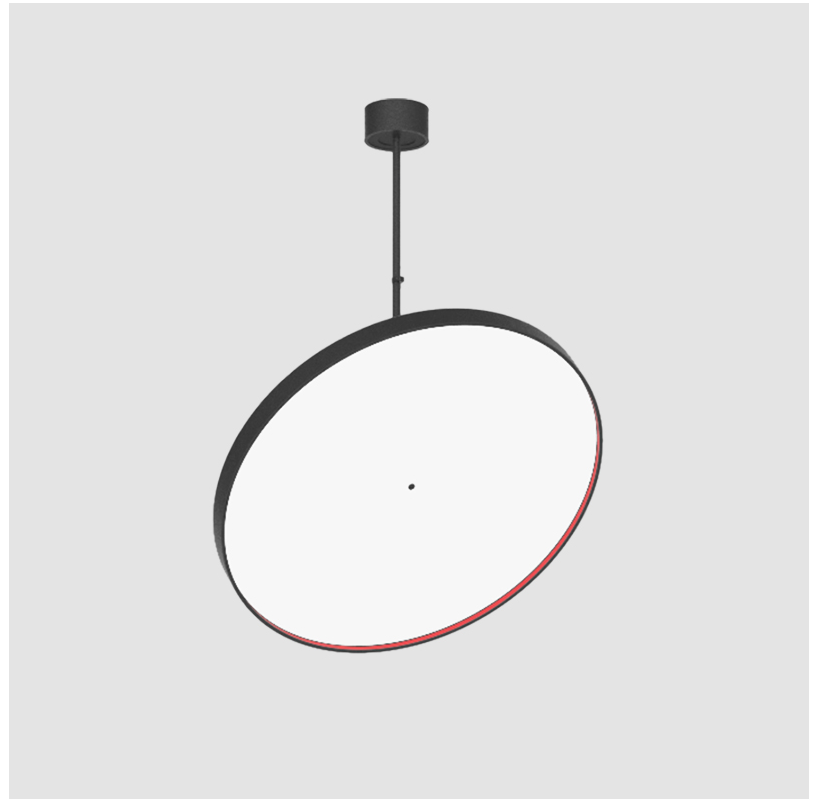

GENERAL

Series: Sign Diva Flex
Subseries: Sign Diva Flex Korona
Brand: Prolicht
Division: Architectural
Mounting Type: Suspension
Mounting Location: Ceiling
Subcategory: Pendant

PHYSICAL

Diameter (mm): 850
Diameter (in): 33 7/16
Height (mm): 870
Height (in): 34 1/4
Light Distribution: Adjustable / Direct
Weight (kg): 9
Weight (lbs): 19.8
Diffuser: PMMA - Opal / Micro-Prism / Sparkling Secret / Vintage Industrial
Fixture Finish: SSR / BKV / CWI / CRY / HAB / LAG / UFT / ITA / RUA / RUR / MIC / FTG / MYG / TWT / LOD / PUS / FRO / FUP / KIA / POP / BLS / SPG / MEY / GOH / GUM / CHC / COM / ABZ / JAG / OBR / MOS / ROR
Fixture Material: Extruded Aluminum / Steel

ELECTRICAL

Lamp Type: LED (Zhaga Standard)
Input Wattage (W): 96.8
Total Output Wattage (W): 76.8
Dimming: Tri-Mode (Non-Dimming and Phase Dimming (120Vac only) and 0-10V Dimming)
Driver Included: Yes
Driver Location: Integrated
Driver Type: Constant Current - Universal
Driver Class: Class 2
Input Voltage (V): 120 - 277
Constant Current (MA): 600

LED

Color Temperature (°K): 2700 / 3000 / 3500 / 4000
Max. Delivered Lumen (lm): 9094 / 9806 / 11385 / 13736
Nominal Lumen (lm): 10753 / 11596 / 13461 / 13736
CRI: >90 CRI
Lamp Life (hrs): 50000

OPTICAL

Adjustability: Rotational 170°; Tilt 90°

RATINGS AND CERTIFICATIONS

Certified By: Certified for North American Standards
IP rating: IP20