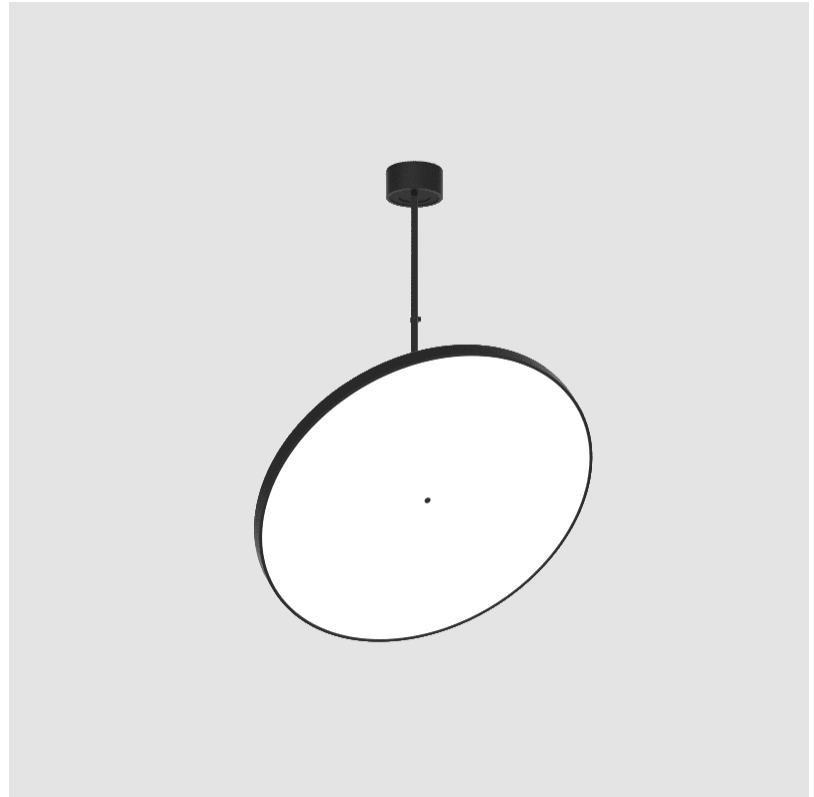

GENERAL

Series: Sign Diva Flex
Subseries: Sign Diva Flex
Brand: Prolicht
Division: Architectural
Mounting Type: Suspension
Mounting Location: Ceiling
Subcategory: Pendant

PHYSICAL

Diameter (mm): 850
Diameter (in): 33 7/16
Height (mm): 870
Height (in): 34 1/4
Light Distribution: Adjustable / Direct
Weight (kg): 9
Weight (lbs): 19.8
Diffuser: PMMA - Opal / Micro-Prism / Sparkling Secret / Vintage Industrial
Fixture Finish: SSR / BKV / CWI / CRY / HAB / LAG / UFT / ITA / RUA / RUR / MIC / FTG / MYG / TWT / LOD / PUS / FRO / FUP / KIA / POP / BLS / SPG / MEY / GOH / GUM / CHC / COM / ABZ / JAG / OBR / MOS / ROR
Fixture Material: Extruded Aluminum / Steel

ELECTRICAL

Lamp Type: LED (Zhaga Standard)
Input Wattage (W): 96.8
Total Output Wattage (W): 76.8
Dimming: Tri-Mode (Non-Dimming and Phase Dimming (120Vac only) and 0-10V Dimming)
Driver Included: Yes
Driver Location: Integrated
Driver Type: Constant Current - Universal
Driver Class: Class 2
Input Voltage (V): 120 - 277
Constant Current (MA): 600

LED

Color Temperature (°K): 2700 / 3000 / 3500 / 4000
Max. Delivered Lumen (lm): 9094 / 9806 / 11385 / 11617
Nominal Lumen (lm): 10753 / 11596 / 13461 / 13736
CRI: >90 CRI
Lamp Life (hrs): 50000

OPTICAL

RATINGS AND CERTIFICATIONS

Certified By: Certified for North American Standards
IP rating: IP20