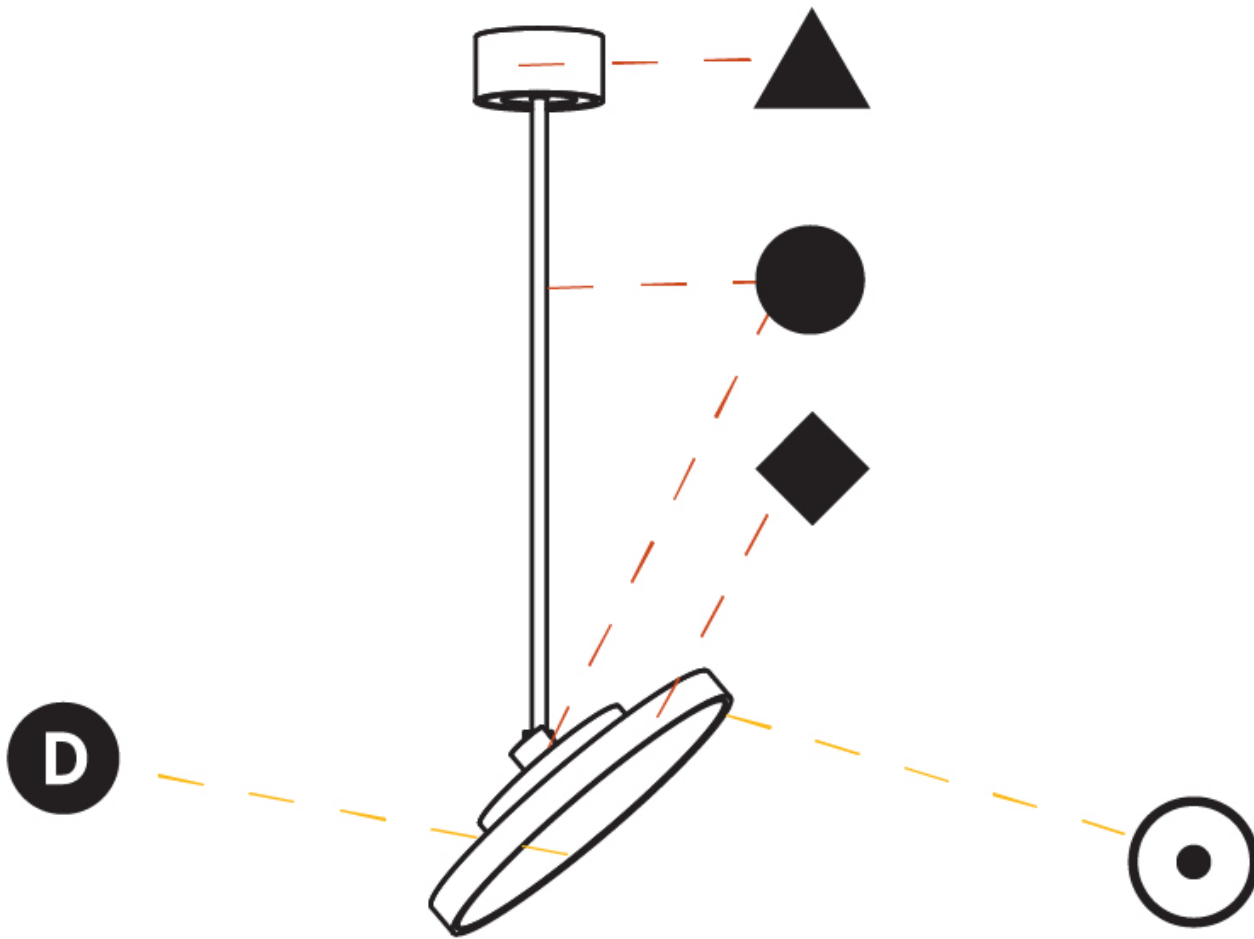

SIGN DIVA FLEX SUSPENSION

A30853-

PROJECT
TYPE
SPECIFIER
QUANTITY
DATE

A